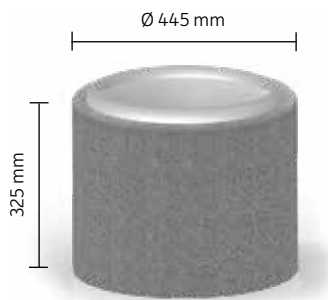

Terrasoft®

Vase Flora

Simple and elegant in design, sophisticated and functional in the material - these features characterise the Terrasoft plant pot, flora. Even smaller plant arrangements are beautifully presented - especially on balconies or in entrance areas. In the colours metallic and silver grey the vases have a metallic shimmer, so that they look very noble.

Made completely of pure rubber granulate, the plants can be brought frost-free through the winter. In the summer flora impresses with its UV-resistance. A recess in the inner pot prevents waterlogging.

ADVANTAGES

- small dimension
- stylish
- UV resistant
- weather resistant
- insulating: the plants are also protected in the winter months
- high stability
- shatterproof: Rubber granulate adapts to the weather
- including inner pot

APPLICATION

Paths, entrances and gardens are embellished with the Terrasoft vase, flora.

Colours

-13x anthracite
-17x silvergrey

Specifications

VASES & LAMPS