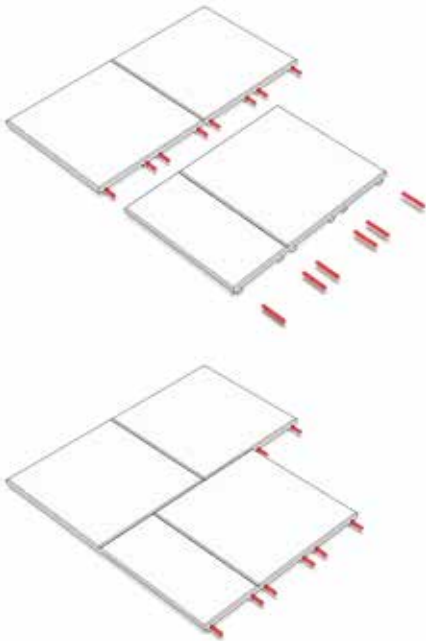

Terrasoft® System plugs

The Terrasoft system plugs are an installation facilitator with dowel character and serve for optimum position assurance.

ADVANTAGES

- Easy installation of Terrasoft floor systems
- Easy adjustment of the system plug
- The firm anchoring of the plates minimizes the formation of joints, caused, for example, by heavy use.
- Self-fixing - a bonding is not necessary in many cases.

APPLICATION

In order to achieve an all-round connection, the Terrasoft floor systems, which are connected by means of system plugs, must be laid staggered.

Colours

red